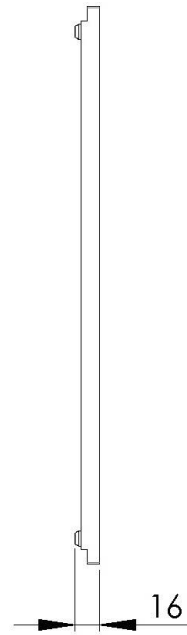

Black grid

Accessories e Complements

Code: 8100 618

DETAILS

Material Foster Black Composit

Sink accessories Grill

Dimensions 42x39 cm

TECHNICAL DATA

8100 618

1 x Griglia black 8100 618 / 1 x Black grid 8100 618